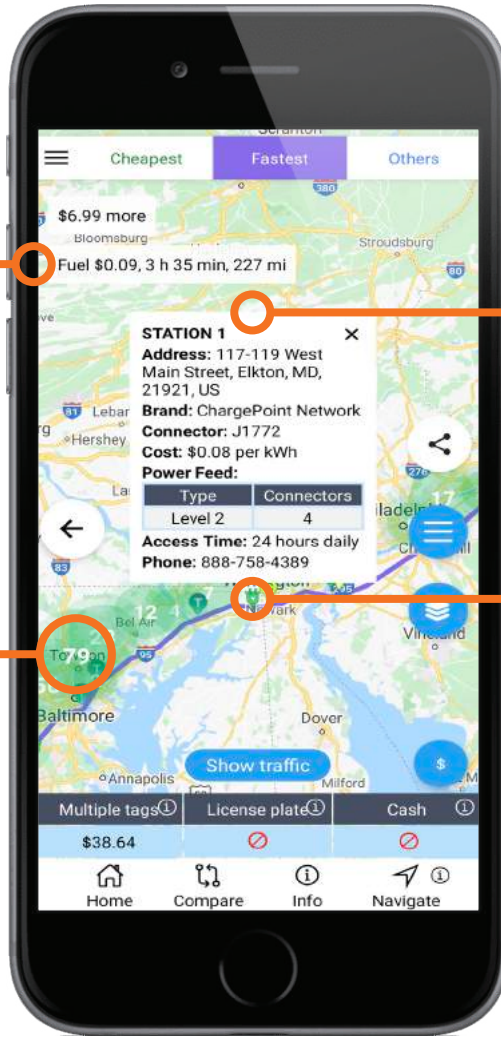

Tap that hamburger menu and see the major things to get started!

Where would you like to go?

Enter your current location/start address here

Enter destination address

Your most recent searched addresses

Switch the addresses!

- Origin: Washington, DC USA
- Destination: New York, NY USA
- Vehicle Selection: A dropdown menu with a car icon and the text 'Car, SUV or Pickup truck'. An orange circle highlights this dropdown.
- Fuel Efficiency: A dropdown menu with a downward arrow. An orange circle highlights this dropdown.
- Fuel Price: A dropdown menu with a downward arrow and the value '2.8'. An orange circle highlights this dropdown.
- Choose toll tag: A dropdown menu with a rightward arrow. An orange circle highlights this dropdown.
- Departure time: A dropdown menu with the text 'LEAVE NOW +'. An orange circle highlights this dropdown.
- Enter Vot (Value Of Time): A dropdown menu with a downward arrow. An orange circle highlights this dropdown.
- Submit: A large orange button at the bottom of the form. An orange circle highlights this button.

Just a tap and see each and every delicate detail for the toll plaza instantly!

EV? No sweat!

Average charging cost for the route

Details on the EV charging station

Individual EV charging station here

Cluster of EV charging stations

We support your green cause with an easy and evergreen UI for you!

Compare routes

Total route cost for the cheapest

How much slower is the cheapest route

Total route cost for the fastest

How much costlier is the fastest route