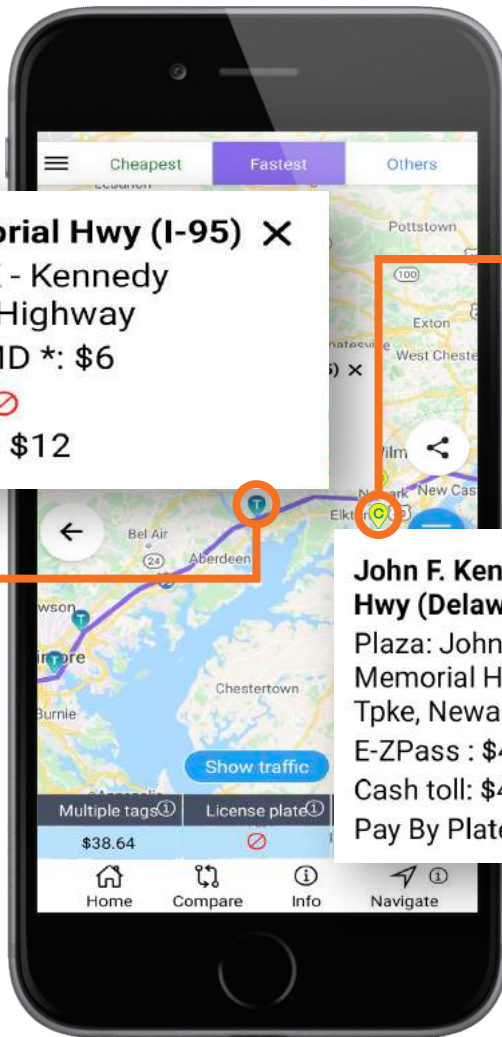

Tap that hamburger menu and see the major things to get started!

Where would you like to go?

Enter your current location/start address here

Enter destination address

Your most recent searched addresses

Switch the addresses!

Detailed list of all the tolls on the selected route

Feeling lucky? Start the trip navigation!

You see this? Ever seen this on your map app? Info this fast and this accurate?

Route options with toll costs

Toll plazas and payment options

JFK Memorial Hwy (I-95) ✕

Plaza: JFK - Kennedy Memorial Highway
E-ZPass MD *: \$6
Cash toll: 
Video Toll: \$12

 Cash accepted for toll payment on plazas marked as yellow marker with "C"

 The blue pin with "T" sign represents toll plazas that do not accept cash (accept only tags)

John F. Kennedy Memorial Hwy (Delaware Tpke) ✕

Plaza: John F. Kennedy Memorial Hwy (Delaware Tpke, Newark Plaza)
E-ZPass : \$4
Cash toll: \$4
Pay By Plate: 