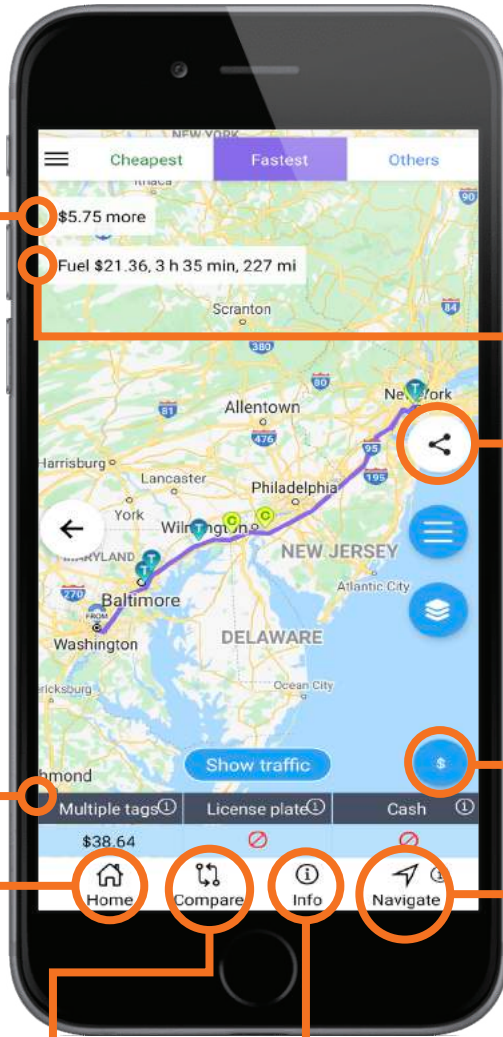

Results 101

Cost/Time trade-off between routes

Fuel cost, travel-time and miles for the selected route

Share the route details with your contacts

Select currency here

Toll charges for different payment options for the selected route

Go back to home screen (pg. 5)

Compare routes for cost and time trade-off (pg. 13)

Detailed list of all the tolls on the selected route

Feeling lucky? Start the trip navigation!

You see this? Ever seen this on your map app? Info this fast and this accurate?