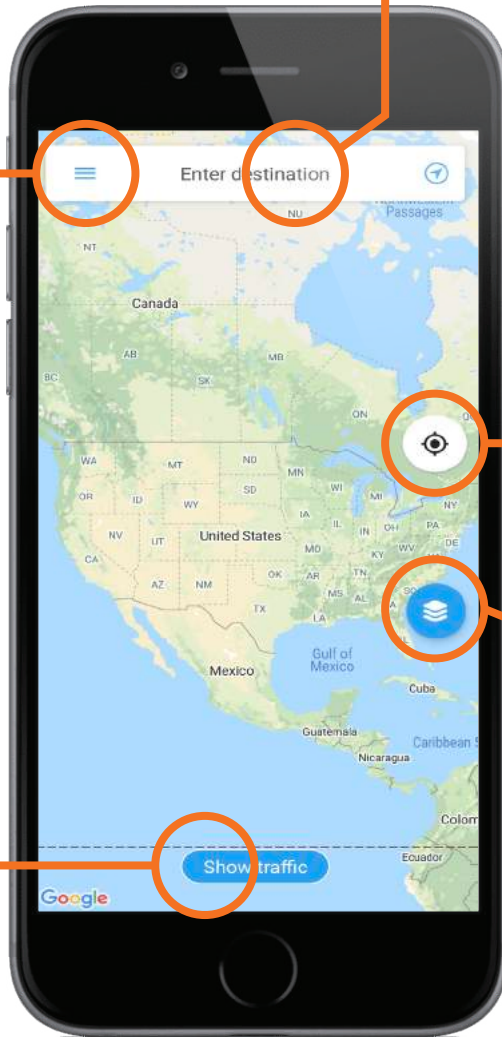

Route options with toll costs

11

Toll plazas and payment options

12

EV? No sweat!

13

Compare routes

Home screen basics

Enter addresses (pg. 7)

Hamburger menu
(Do not eat)

Zoom the map
to your current
location

Change map
layer

Tap to see the
live traffic,
tap again
to hide it

This is the beginning of something great!

Settings to get you started

Tap that hamburger menu and see the major things to get started!

Where would you like to go?

Enter your current location/start address here

Enter destination address

Your most recent searched addresses

Switch the addresses!

Detailed list of all the tolls on the selected route

Feeling lucky? Start the trip navigation!

You see this? Ever seen this on your map app? Info this fast and this accurate?

Route options with toll costs