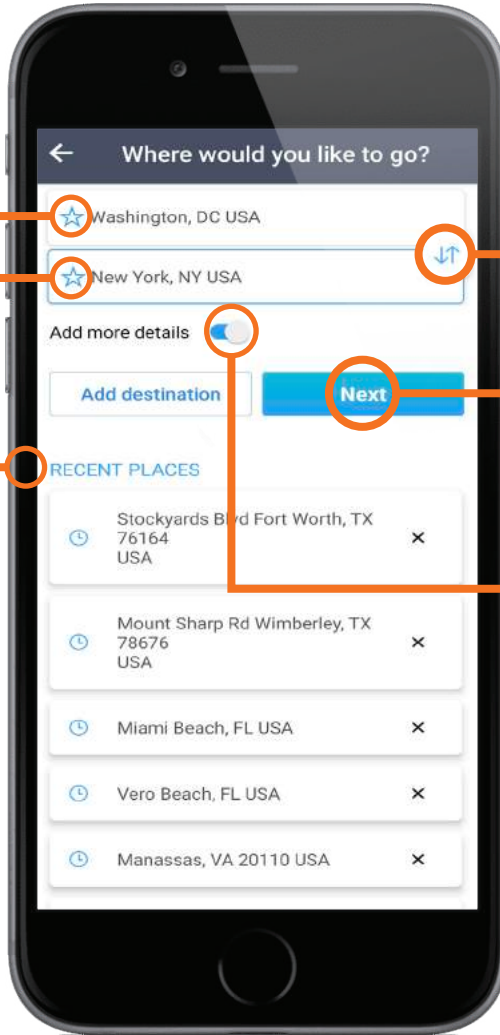

Login with your email here

Add/update vehicle settings

See a list of your favorite addresses and recently searched addresses

Liked the app? Let your family and friends know!

We have got a detailed manual too, if want to dig deeper!

Add/delete your toll tags

Select your geographical region and preferred app language

Let us know if you have suggestions

SOS if you need further help

Have toll questions? Refer to universal toll encyclopedia here!

Tap that hamburger menu and see the major things to get started!

Where would you like to go?

Enter your current location/start address here

Enter destination address

Your most recent searched addresses

Switch the addresses!

Detailed list of all the tolls on the selected route

Feeling lucky? Start the trip navigation!

You see this? Ever seen this on your map app? Info this fast and this accurate?

Route options with toll costs