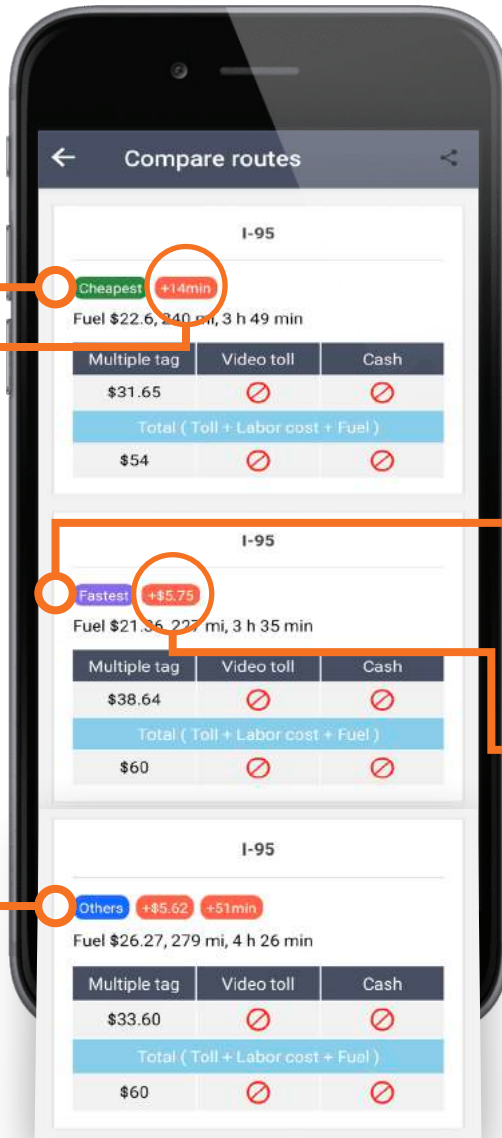

Tap that hamburger menu and see the major things to get started!

Where would you like to go?

Enter your current location/start address here

Enter destination address

Your most recent searched addresses

Switch the addresses!

- Origin: Washington, DC USA
- Destination: New York, NY USA
- Vehicle Selection: A dropdown menu with a car icon and the text 'Car, SUV or Pickup truck'. An orange circle highlights this dropdown.
- Fuel Efficiency: A dropdown menu with a downward arrow. An orange circle highlights this dropdown.
- Fuel Price: A dropdown menu with a downward arrow and the value '2.8'. An orange circle highlights this dropdown.
- Choose toll tag: A dropdown menu with a rightward arrow. An orange circle highlights this dropdown.
- Departure time: A dropdown menu with the text 'LEAVE NOW +'. An orange circle highlights this dropdown.
- Enter Vot (Value Of Time): A dropdown menu with a downward arrow. An orange circle highlights this dropdown.
- Submit: A large orange button at the bottom of the form. An orange circle highlights this button.

Just a tap and see each and every delicate detail for the toll plaza instantly!

EV? No sweat!

Average charging cost for the route

Details on the EV charging station

Individual EV charging station here

Cluster of EV charging stations

We support your green cause with an easy and evergreen UI for you!

Compare routes

Total route cost for the cheapest

How much slower is the cheapest route

Total route cost for the fastest

How much costlier is the fastest route