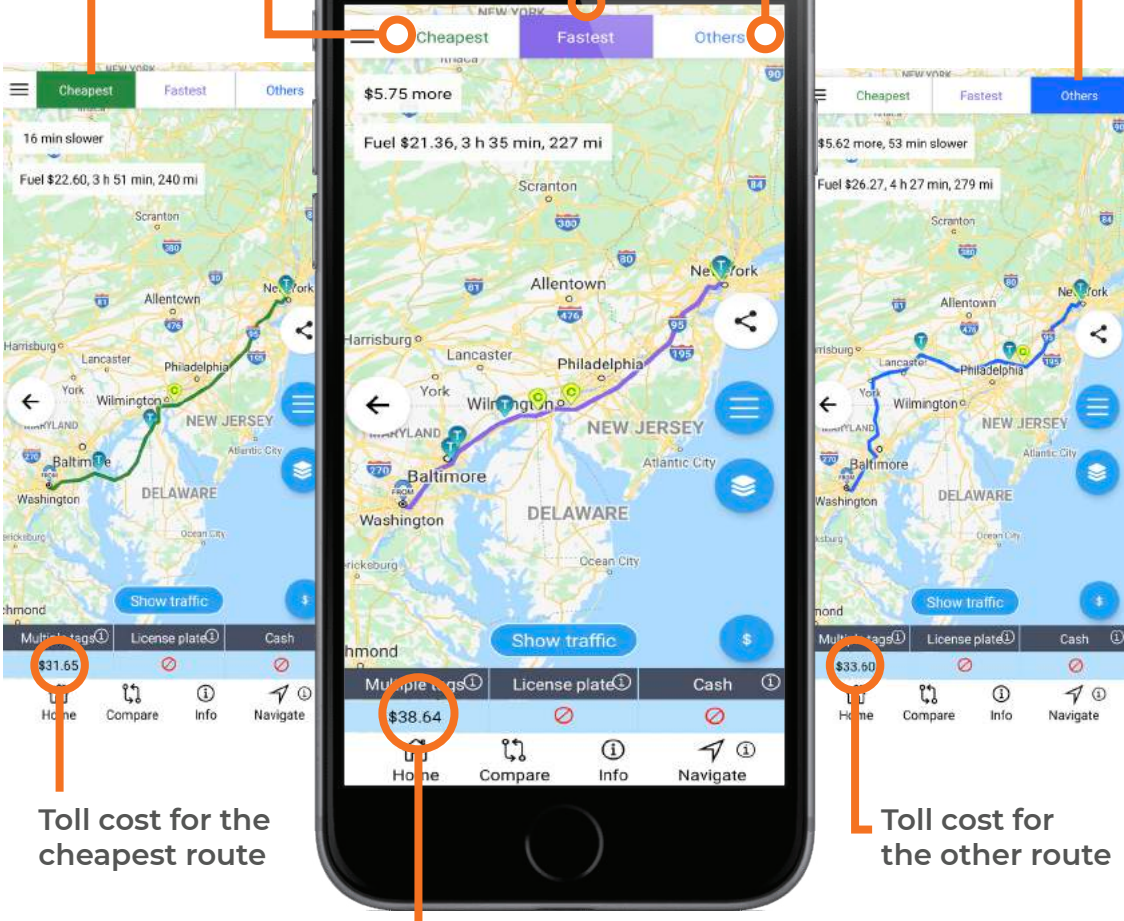

Detailed list of all the tolls on the selected route

Feeling lucky? Start the trip navigation!

You see this? Ever seen this on your map app? Info this fast and this accurate?

Route options with toll costs

All route options here

The cheapest route

The fastest route

Other route option

Toll cost for the cheapest route

Toll cost for the fastest route

Toll cost for the other route

Why to settle with one when you have optimal choices to choose from?